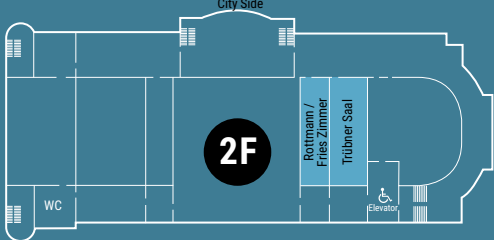

City Side

Conference Garden