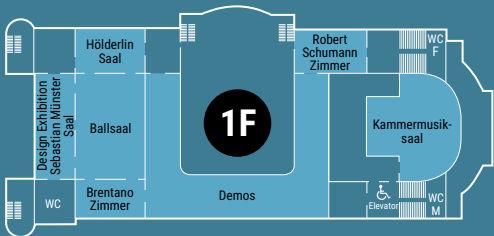

City Side

Conference Garden